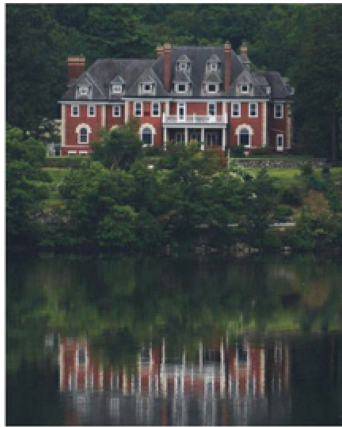

## WRIGHT TIME

HONORING THE LEGACY  
& 150TH BIRTHDAY  
OF AMERICA'S ARCHITECT

"My 14,000-square-foot

**Tuxedo Park, N.Y.**

just 30 minutes north of the George Washington Bridge, but you feel like you are in a different world. Having a home in Tuxedo Park is like owning part of a great camp. The house we live in was built in 1900 by American architect John Russell Pope and is situated on nearly 120 acres overlooking Tuxedo Lake and backs up to the protected lands of Sterling Forest [State Park]."