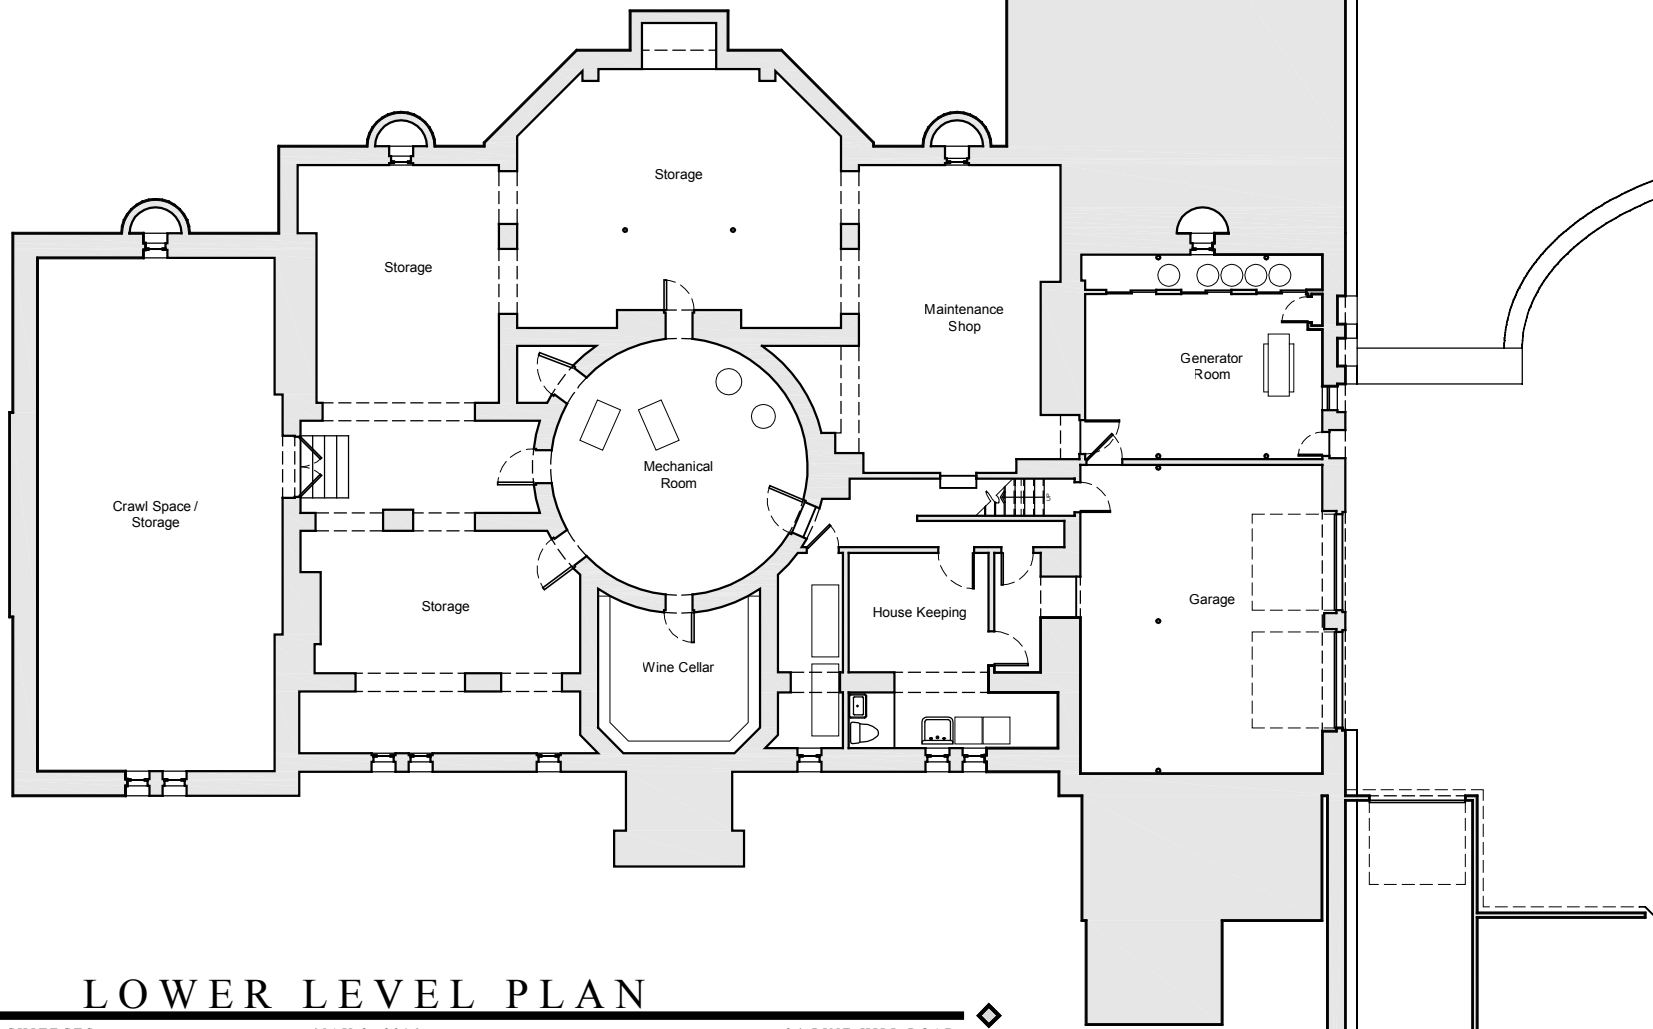

FIRST FLOOR PLAN

## SECOND FLOOR PLAN

DEGRAW & DEHAAN ARCHITECTS  
(845)343-8510

MAY 2, 2016  
SCALE: 1/16" = 1'-0"

94 PINE HILL ROAD  
TUXEDO PARK, NEW YORK

SITE PLAN

LOWER LEVEL PLAN

DEGRAW & DEHAAN ARCHITECTS  
 (845)343-8510

MAY 2, 2016  
 SCALE: 1/16" = 1'-0"

94 PINE HILL ROAD  
 TUXEDO PARK, NEW YORK