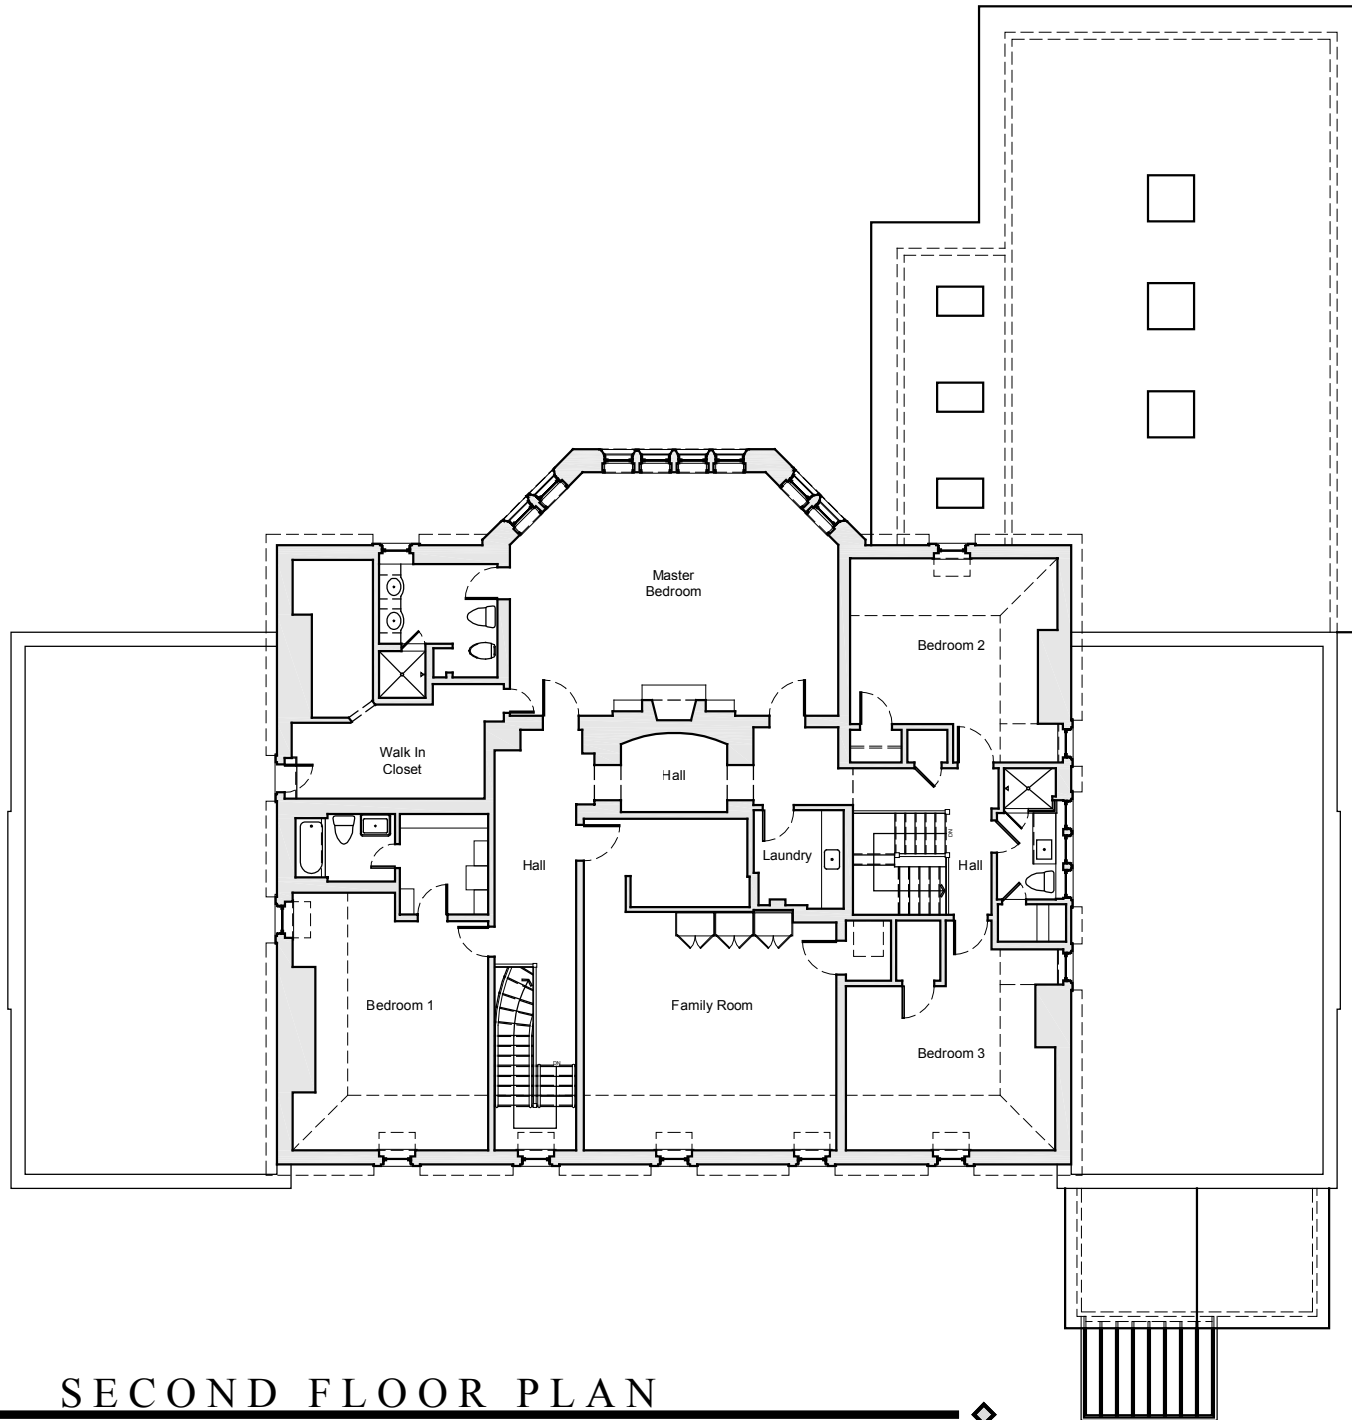

FIRST FLOOR PLAN

## SECOND FLOOR PLAN

DEGRAW & DEHAAN ARCHITECTS  
(845)343-8510

MAY 2, 2016  
SCALE: 1/16" = 1'-0"

94 PINE HILL ROAD  
TUXEDO PARK, NEW YORK

SITE PLAN

LOWER LEVEL PLAN

DEGRAW & DEHAAN ARCHITECTS  
 (845)343-8510

MAY 2, 2016  
 SCALE: 1/16" = 1'-0"

94 PINE HILL ROAD  
 TUXEDO PARK, NEW YORK