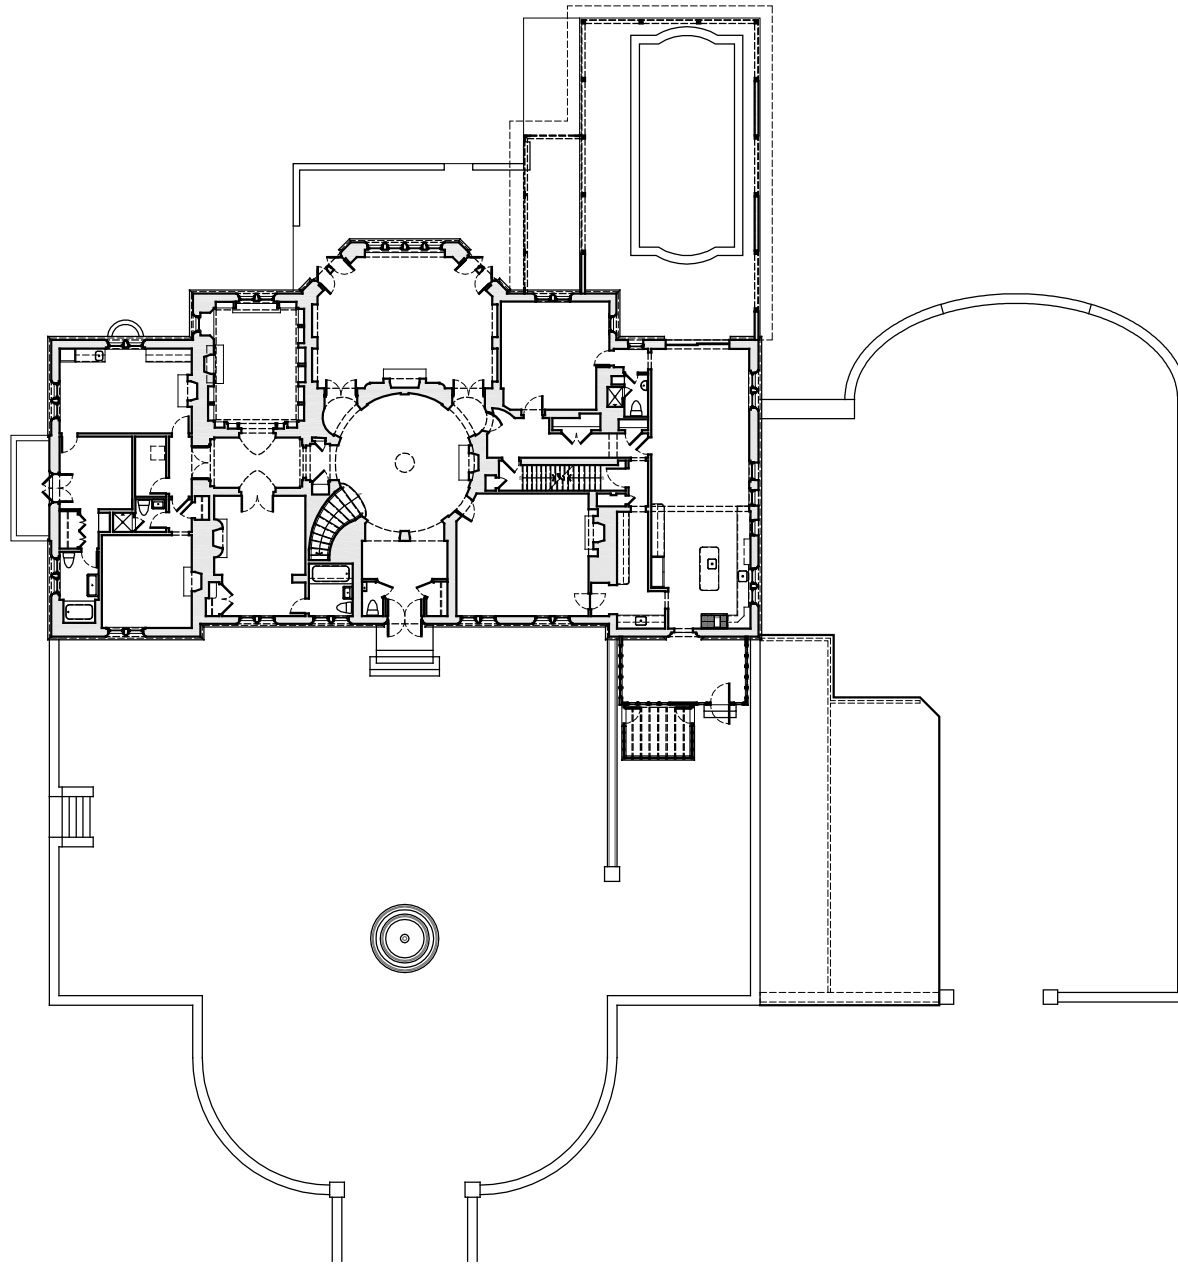

FIRST FLOOR PLAN

## SECOND FLOOR PLAN

DEGRAW & DEHAAN ARCHITECTS  
(845)343-8510

MAY 2, 2016  
SCALE: 1/16" = 1'-0"

94 PINE HILL ROAD  
TUXEDO PARK, NEW YORK

SITE PLAN

LOWER LEVEL PLAN

DEGRAW & DEHAAN ARCHITECTS  
 (845)343-8510

MAY 2, 2016  
 SCALE: 1/16" = 1'-0"

94 PINE HILL ROAD  
 TUXEDO PARK, NEW YORK